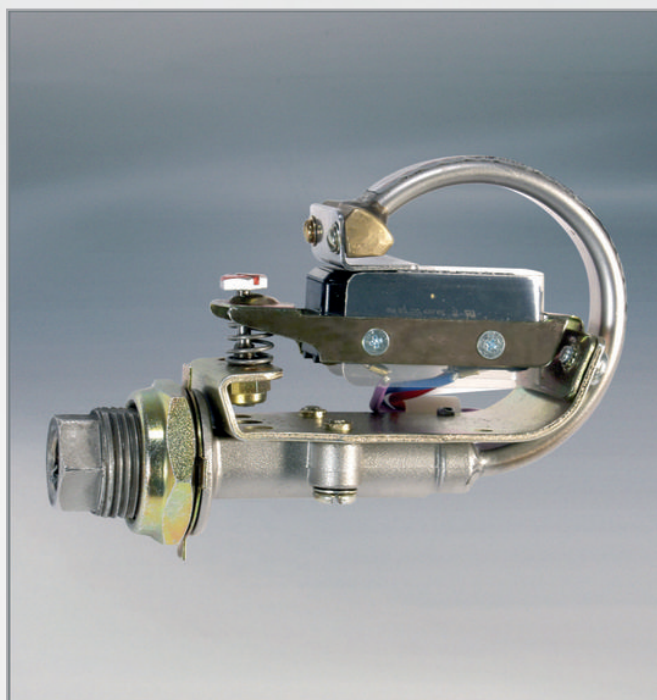

Bourdon Tube Pressure Switches

Type B1S/B2S

Mechanical single/dual pressure switch
Repeatability ± 1.0 % at constant temperature

Features

Bourdon tube pressure switch
All welded parts wetted.
Direct acting, no friction, high accuracy

Adjustment ranges

4.8 ... 950 bar

Applications

Pump control,
Die-casting machines,
Press control,
Power plants,
Alarm functions

Technical Data

Wetted parts:	
Process connection:	Stainless steel 1.4401
Bourdon tube:	Stainless steel 1.4401
Repeatability:	± 1 % at constant temperature
Switching rate:	max. 20/min
Temperature range:	-40 °C... +75 °C
Protection class:	IP00
Housing:	Without housing for installation in control panels:
Process connection:	1/4" NPT female thread except ranges marked with *). These switches have proof pressures above 500 bar and are provided with high pressure thread with adapter "G1/4 female".
Electrical connection:	Lead wire PVC 1.5 mm ² , length appr. 450 mm

Electrical ratings and hysteresis:	A large variety of micro switches offers different electrical ratings and hysteresis for many applications.
Weight:	B1S-....: approx. 0.6 kg B2S-....: approx. 0.7 kg
Set point adjustment:	Turn the adjustment screw clockwise to decrease the set point
Intrinsically safe:	The switches are designed for intrinsically safe applications. Please add "Exi" to your ordering details when placing an order. To comply with the intrinsically safe approval following max. ratings must not be exceeded: U _{max} = 28 V I _{max} = 50 mA
Approval:	---